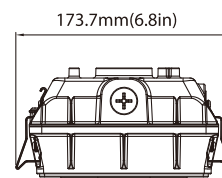

# DIMENSION

unit: inch/mm

Net weight:  
 27W: 7.397lbs  
 45W: 7.723lbs  
 70W: 8.034lbs  
 90W: 8.197lbs