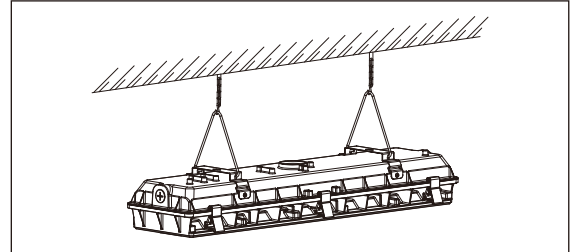

V-HOOK MOUNTING

1. Put the mounting bracket on the housing, tighten it with screws.
2. Fasten the V hook hang it with the chain.