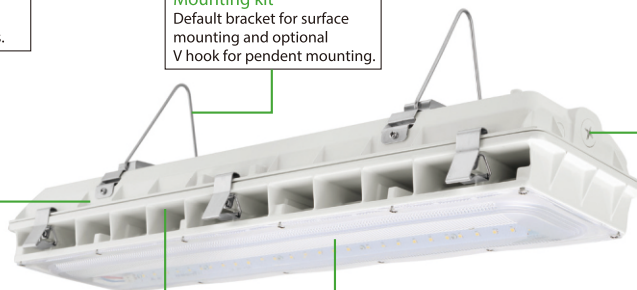

Photometry

Parking garage and low bay photometry for selection.